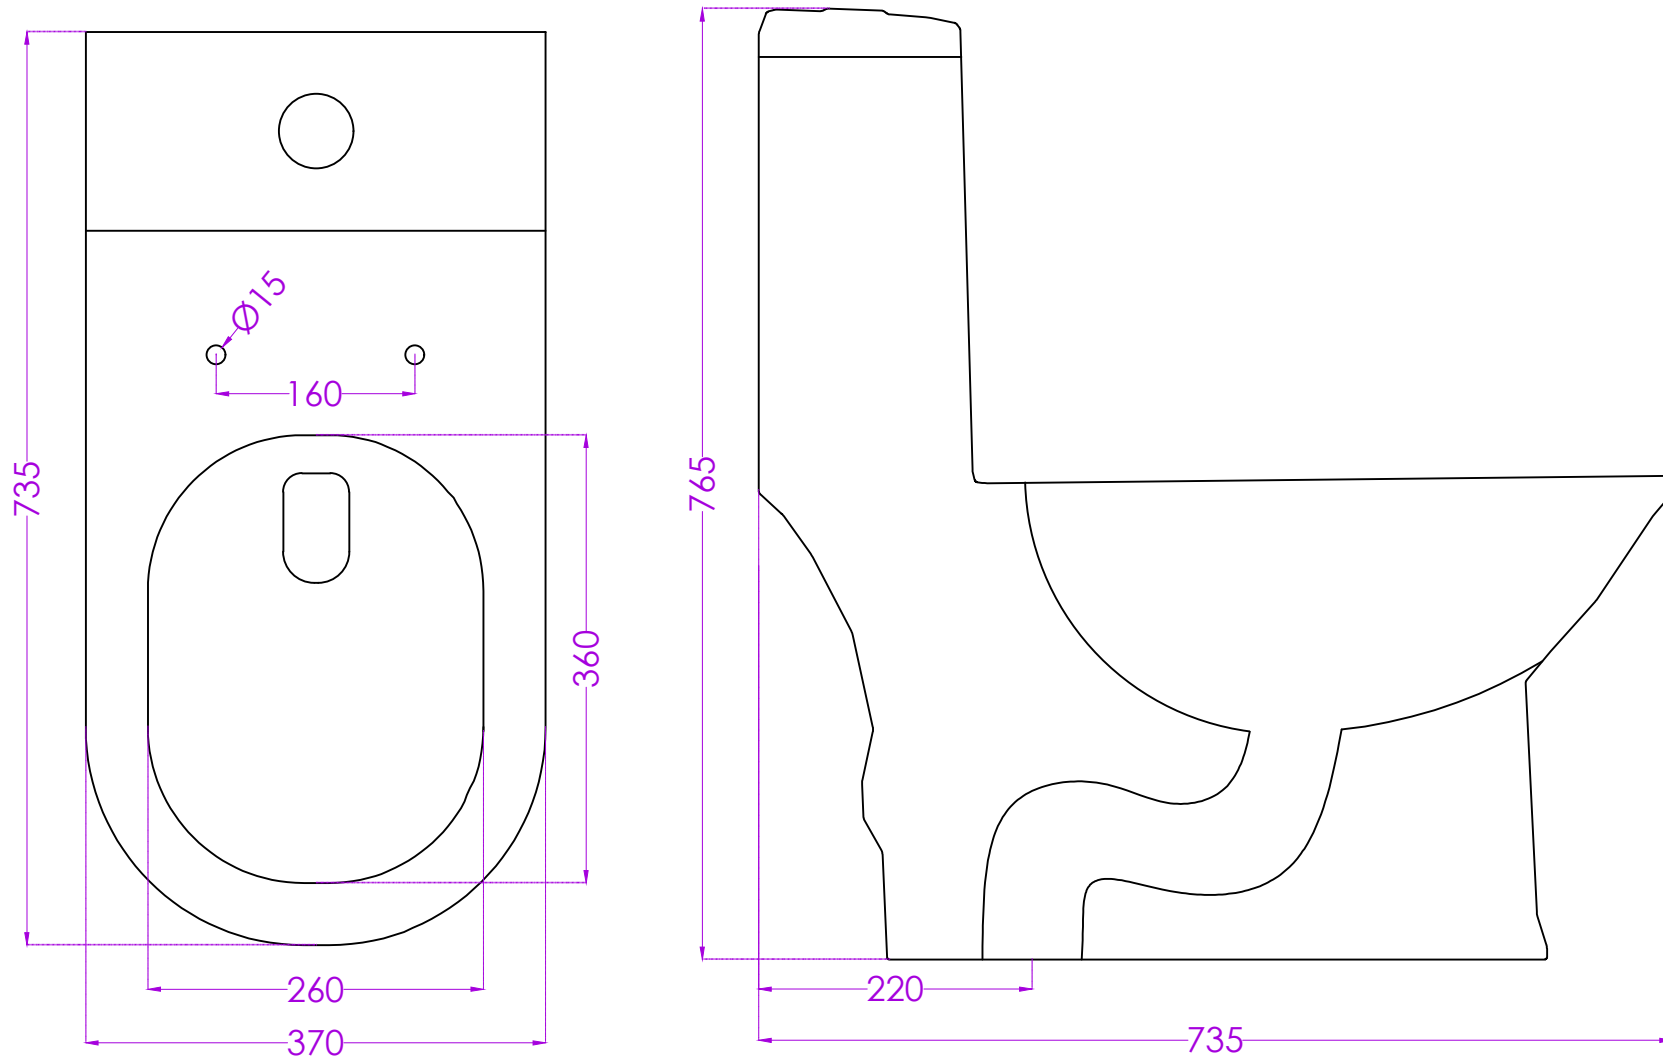

# SPUN P9507PW0103

## 220MM OMNI SUITE

# JOHNSON

PLAN

SIDE